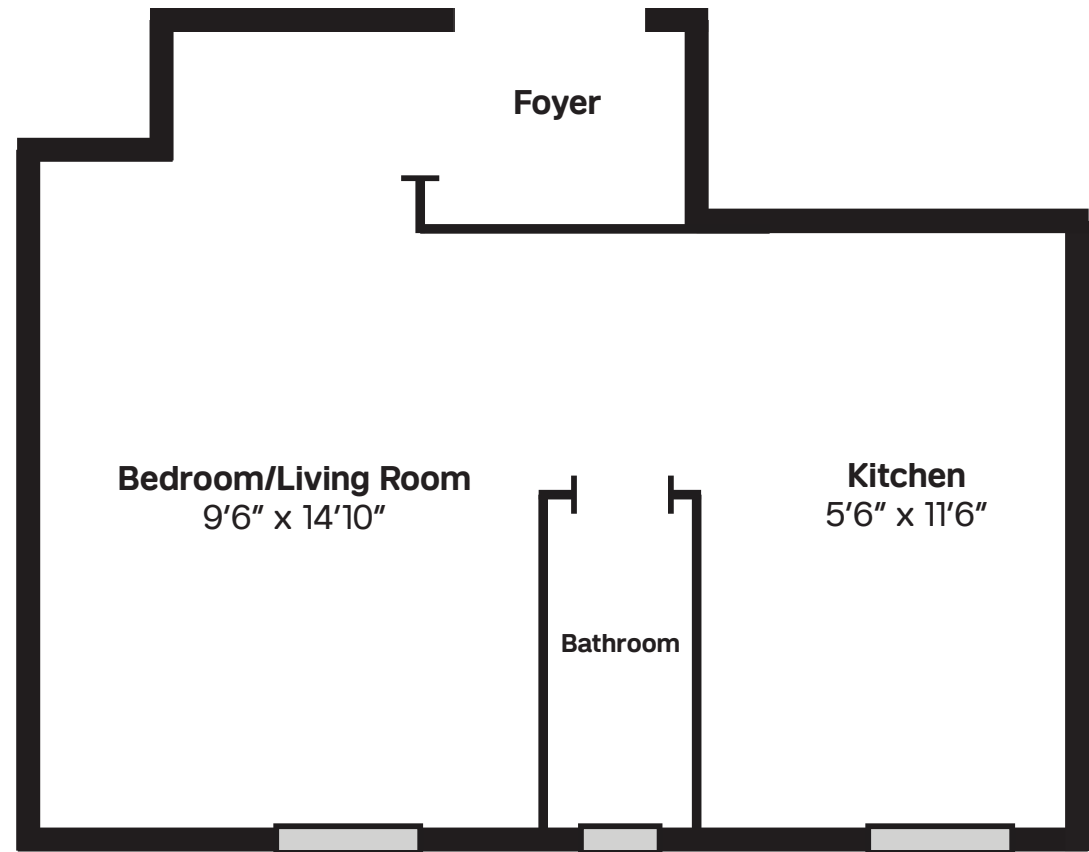

Stahl - Studio

- Unit is unfurnished, but comes with standard kitchen appliances

All dimensions are approximate. Layouts and dimensions may vary from unit to unit.

**Weill Cornell
Medicine**
Housing