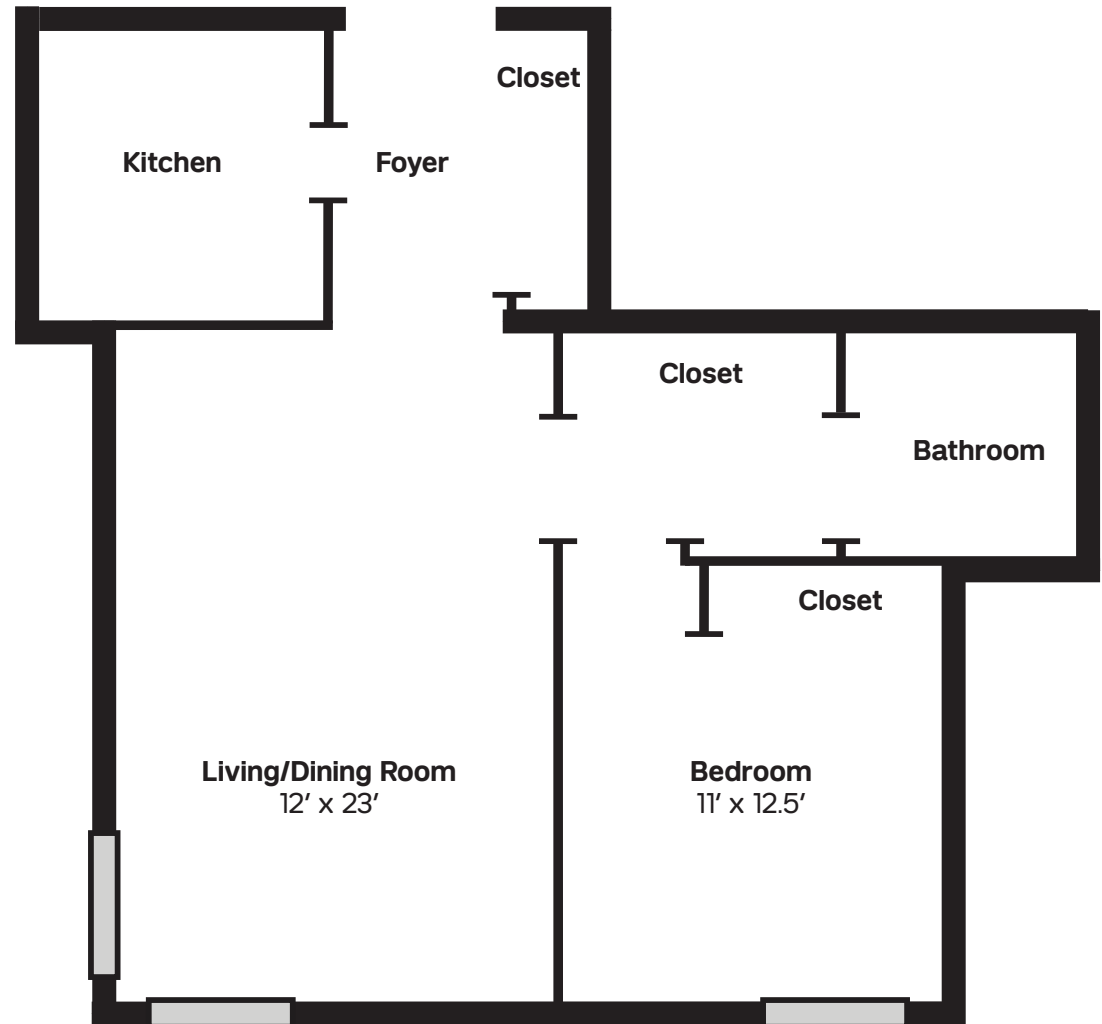

## Southtown - One Bedroom

- Unit is unfurnished, but comes with standard kitchen appliances

All dimensions are approximate. Layouts and dimensions may vary from unit to unit.

**Weill Cornell  
Medicine**  
Housing