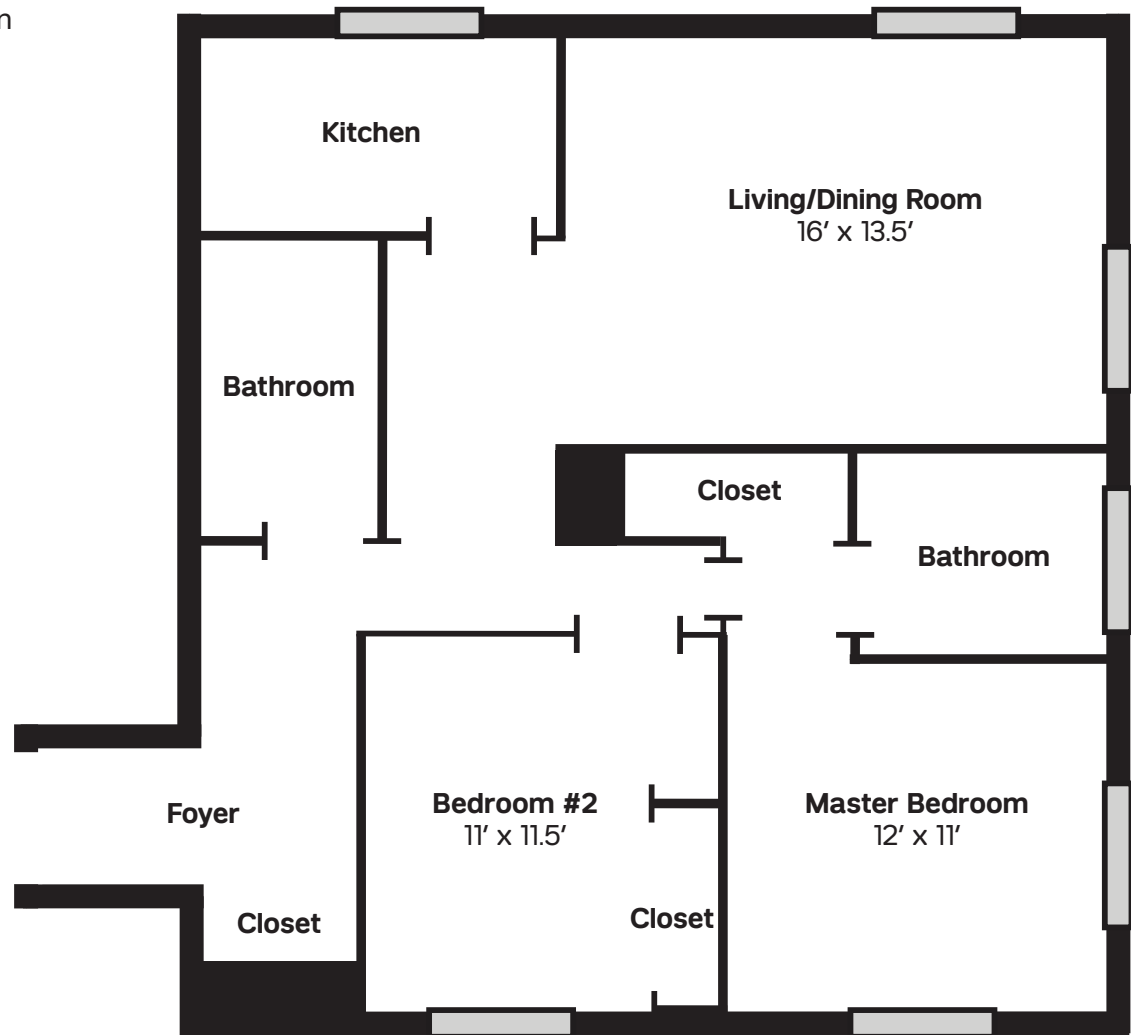

Riverwalk - Two Bedroom

- Unit is unfurnished, but comes with standard kitchen appliances

All dimensions are approximate. Layouts and dimensions may vary from unit to unit.

**Weill Cornell
Medicine**
Housing