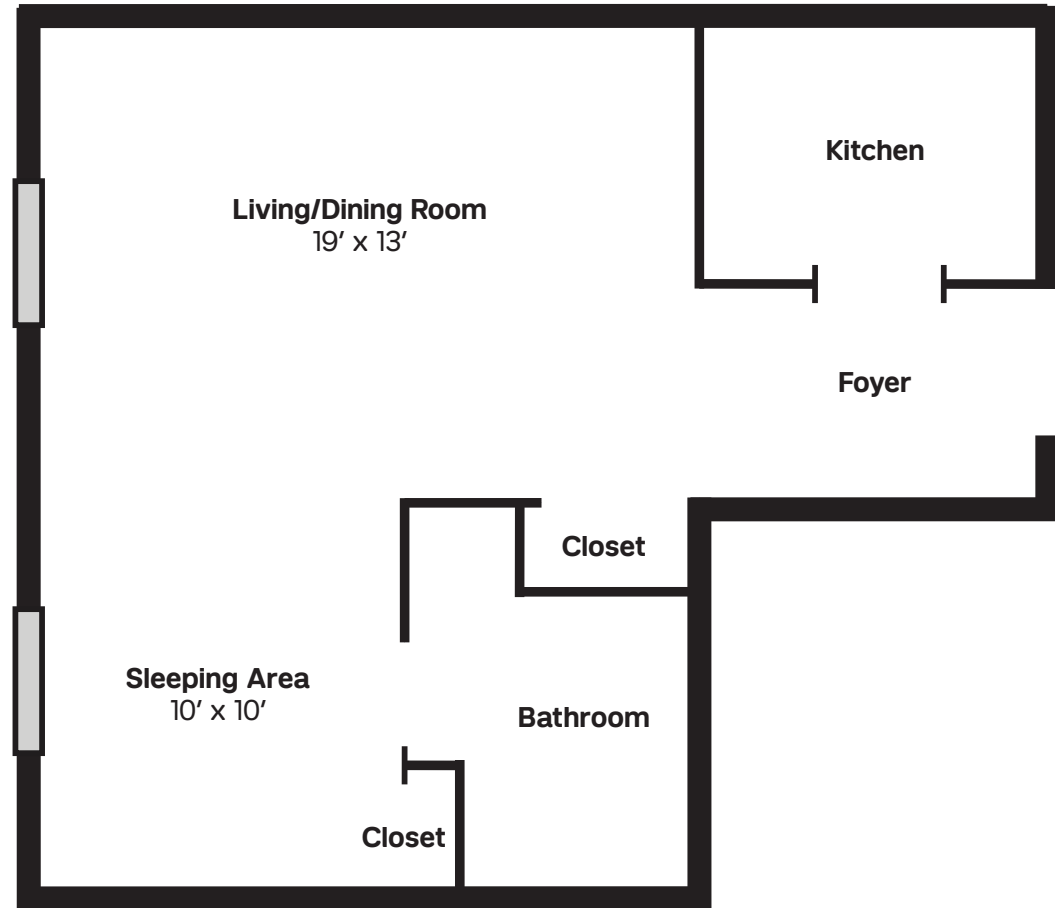

## Riverwalk - Studio

- Unit is unfurnished, but comes with standard kitchen appliances

All dimensions are approximate. Layouts and dimensions may vary from unit to unit.

**Weill Cornell  
Medicine**  
Housing