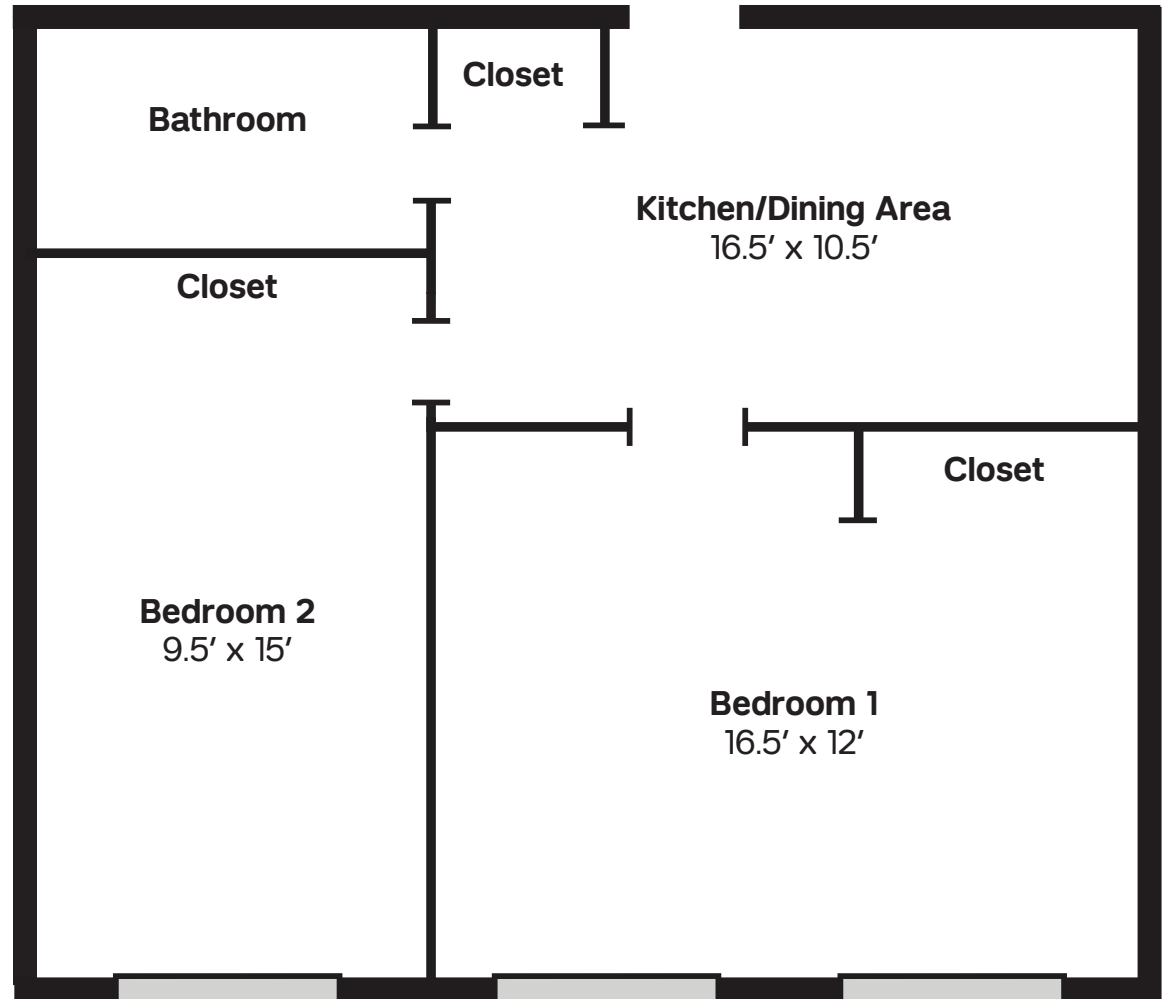

Lasdon House - Two-Share

- Each bedroom is furnished with a bed, dresser, desk, desk chair, bookshelf, and lamp
- The shared kitchen has standard appliances, a dining table, and dining chairs

All dimensions are approximate. Layouts and dimensions may vary from unit to unit.