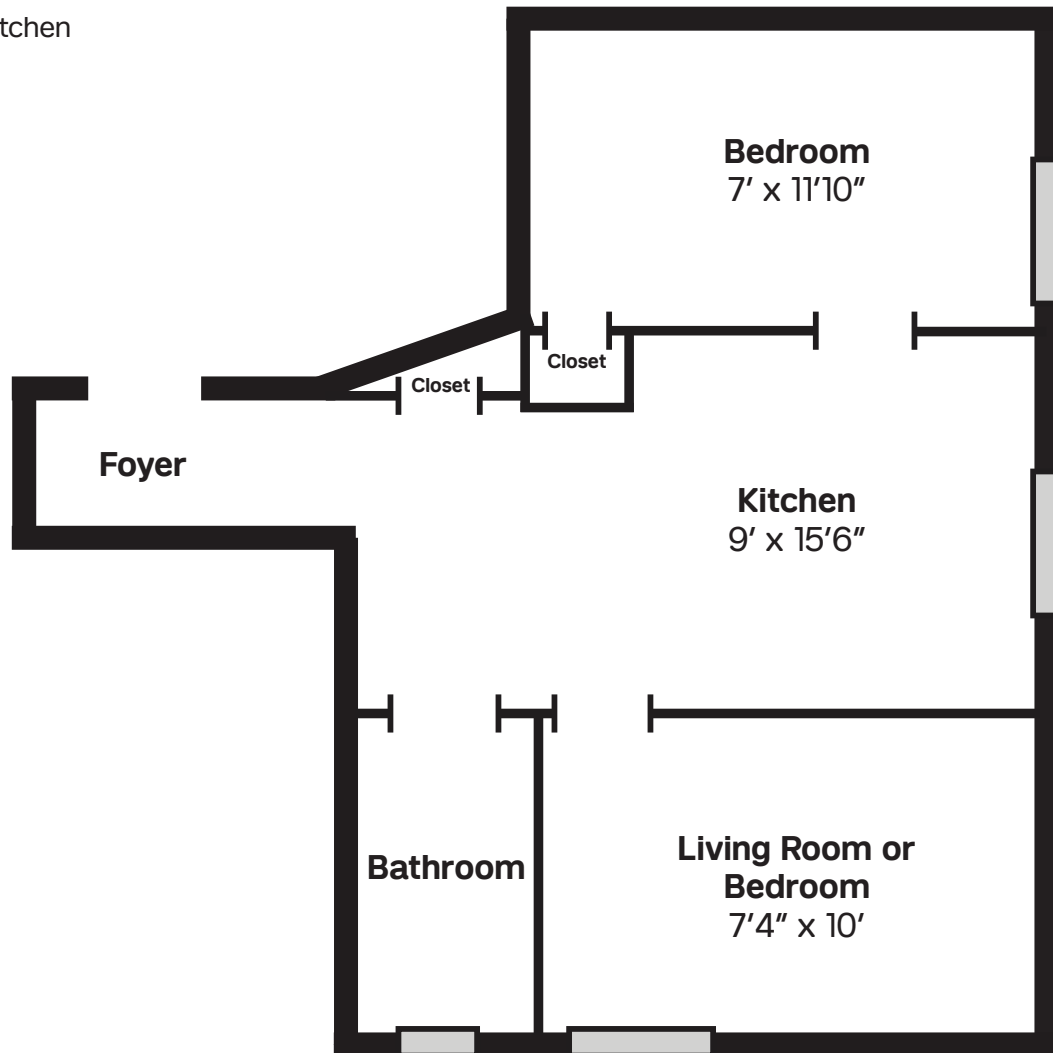

## Stahl - Junior One-Bedroom

- Unit is unfurnished, but comes with standard kitchen appliances

All dimensions are approximate. Layouts and dimensions may vary from unit to unit.

**Weill Cornell  
Medicine**  
Housing