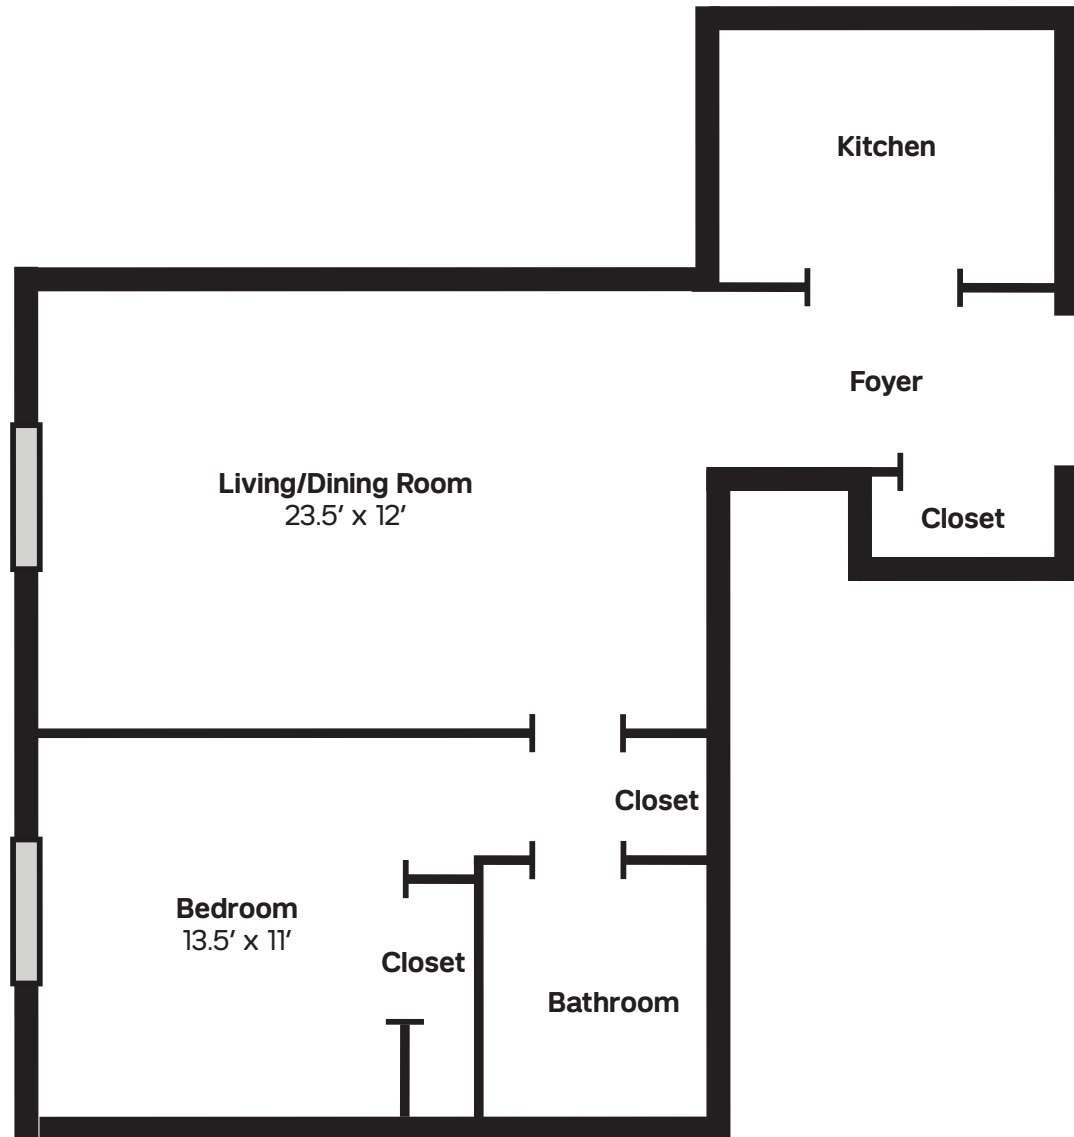

Riverwalk - One Bedroom

- Unit is unfurnished, but comes with standard kitchen appliances

All dimensions are approximate. Layouts and dimensions may vary from unit to unit.

**Weill Cornell
Medicine**
Housing